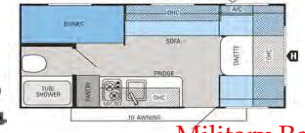

27' Jay Flight

Weight: 7,500 lb 5 - 7 Person
*Requires hitch ball size 2-5/16" (Not Furnished)

Military Rate: $75
Civilian Rate: $85