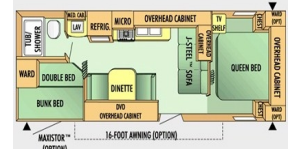

37' Toy Hauler

Weight: 10,800 lb 4 - 7 Person
*Requires hitch ball size 2-5/16"