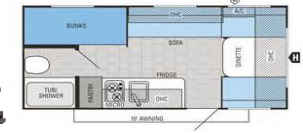

"REFER TO YOUR VEHICLE'S OWNER'S MANUAL FOR TOWING CAPACITY"

18' Springdale

Weight: 6,030 lb 3-4 Person
***Requires hitch ball size 2-5/16"**

18' Jayco

Weight: 3,500 lb 3 - 4 Person
***Requires hitch ball size 2"**